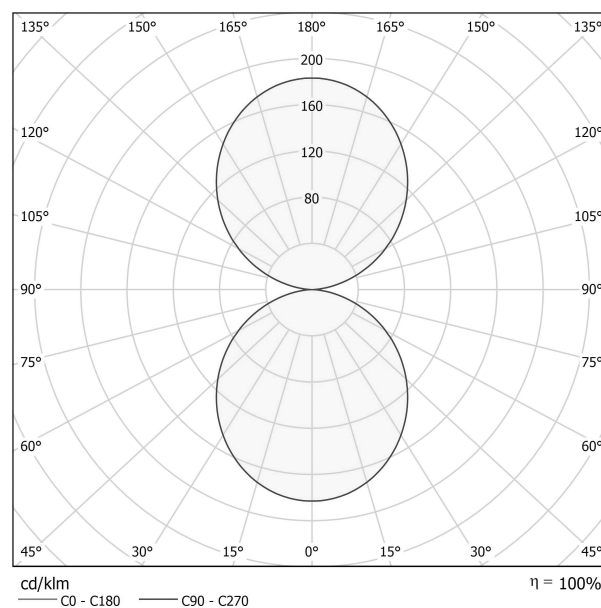

Polar diagram