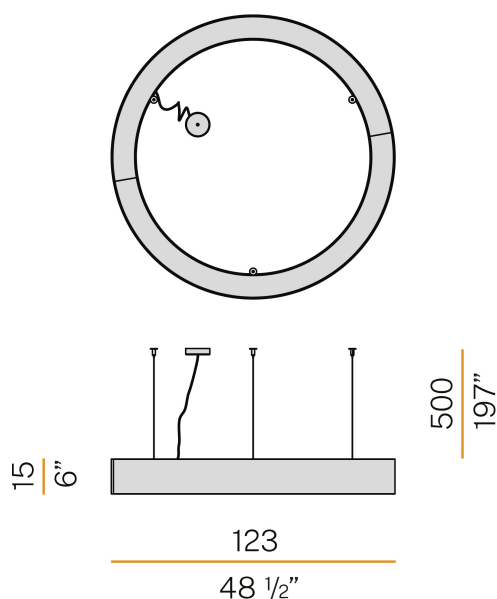

PANZERI

Golden Ring

220-240V AC dimmable (DALI/Push DIM)

L08101.120.0402

● white

Data sheet

CODE	L08101.120.0402
SYSTEM POWER CONSUMPTION	150W
EFFICACY	69.77lm/W
LIGHT SOURCE	LED
LIGHT SOURCE LIFETIME	L80 (B20) 80.000h
COLOUR TEMPERATURE	3000K Ra>90
LIGHT DISTRIBUTION	diffused
POWER SUPPLY	220-240V AC
FREQUENCY	50/60Hz
ELECTRICAL CONFIGURATION	dimmable (DALI/Push DIM)
DRIVER	integrated included
NOMINAL LUMINOUS FLUX	20955lm
LUMEN OUTPUT	10466lm
EFFICIENCY	49.9%
WEIGHT	15,27 Kg
PROTECTION DEGREE	IP40
COLOUR TOLLERANCES	SDCM 3
GLOW WIRE TEST PERFORMANCE	850°
PACKING DIMENSIONS (CM)	136,0 x 25,0 x 136,0

Suspension lighting fixture for interiors, with direct and indirect light emission. Pickled sheet metal structure in polyacrylic paint. Aluminium dissipation plates. Aluminium and pickled sheet metal covers in white or black polyacrylic paint, or with gold leaf coating. Diffusers in modelled polycarbonate with opaline finish. Suspension kit with griplocks and 5m (196,9") long steel cables. 5m (196,9") long power cable in transparent PVC. Power canopy with galvanized sheet metal ceiling bracket and pickled sheet metal covering in white or black polyacrylic paint, or with gold leaf coating.

Technical drawing

Polar diagram

PANZERI

Golden Ring

Accessories / canopy

M8101-3

Canopy for power supply and to join 3 steel cables.